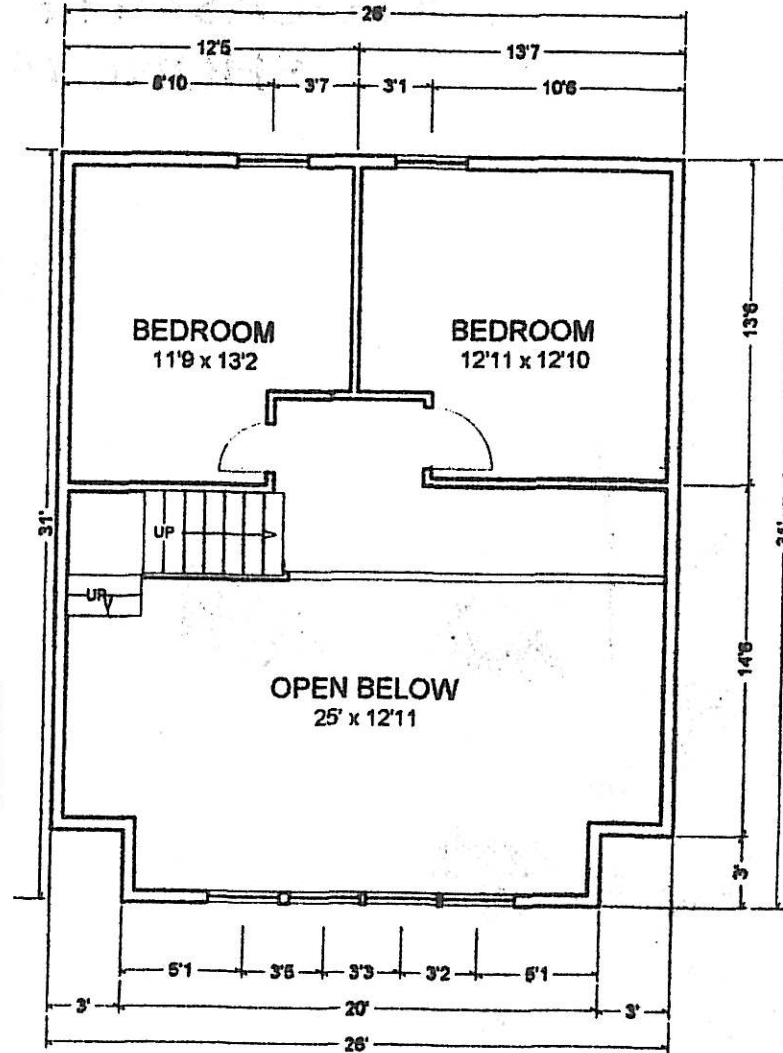

LIVING AREA
787 sq ft

LIVING AREA
330 sq ft

31' X 26' X 20'

THE QUEENSLAND SUMMER COTTAGE